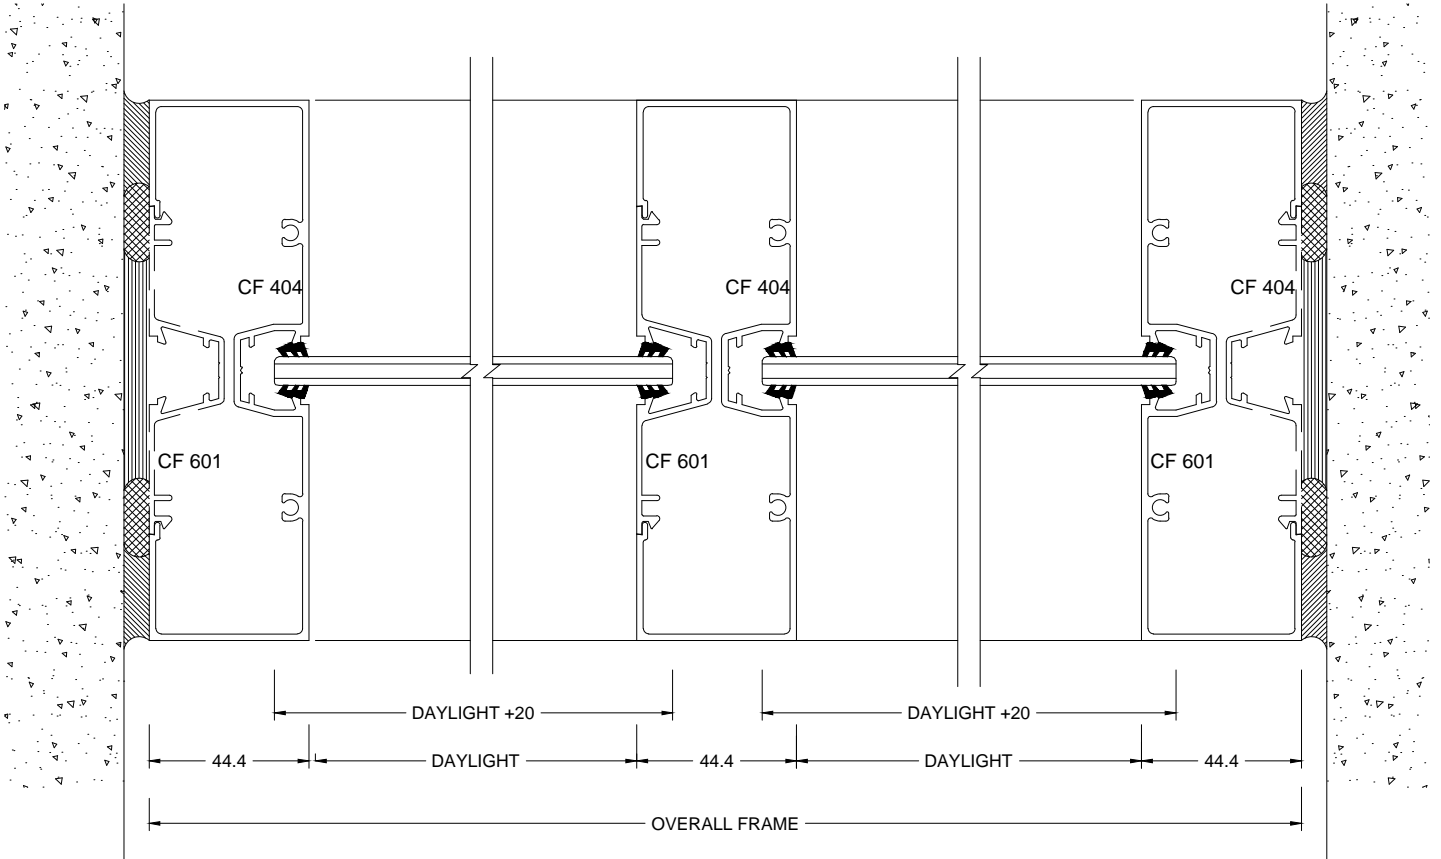

600 SERIES CENTRE GLAZE
ASSEMBLY DRAWINGS
2010

WE'RE DIFFERENT

600 SERIES - ASSEMBLY DETAIL

600 SERIES - ASSEMBLY DETAIL

600 SERIES - ASSEMBLY DETAIL

HINGED DOOR

PIVOT DOOR

600 SERIES - ASSEMBLY DETAIL