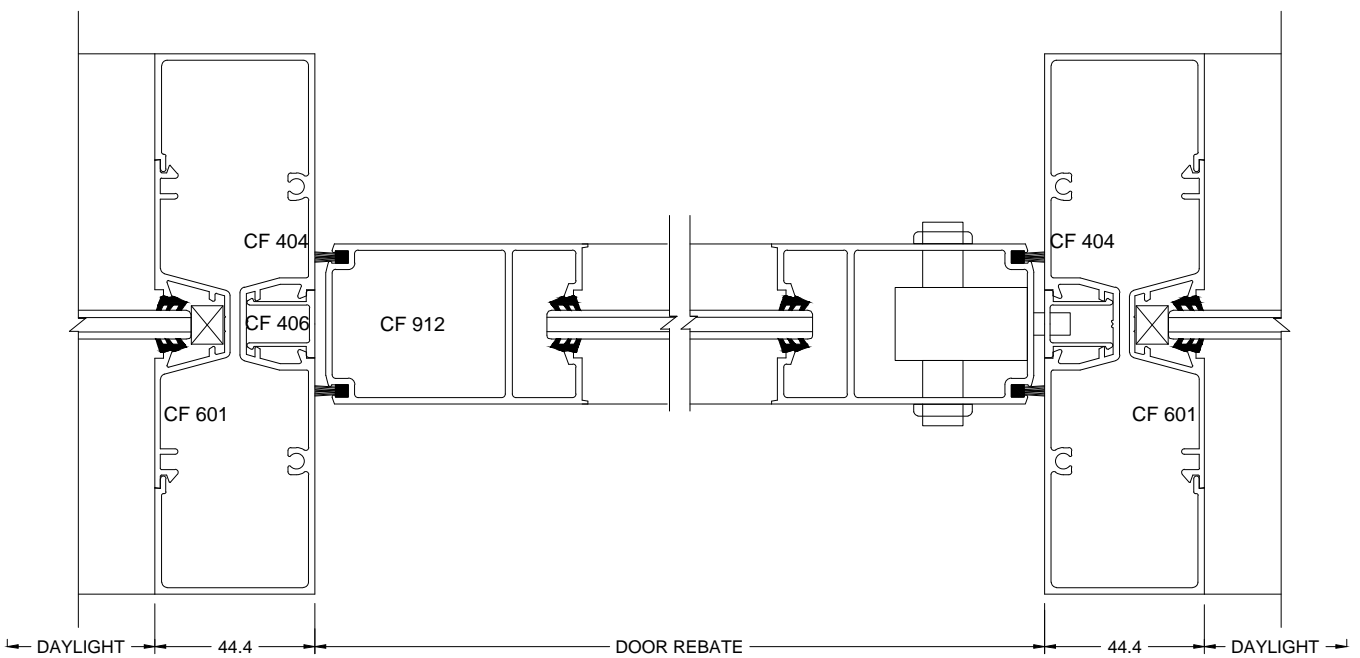

600 SERIES CENTRE GLAZE
ASSEMBLY DRAWINGS
2010

WE'RE DIFFERENT

600 SERIES - ASSEMBLY DETAIL

600 SERIES - ASSEMBLY DETAIL

600 SERIES - ASSEMBLY DETAIL

HINGED DOOR

PIVOT DOOR

600 SERIES - ASSEMBLY DETAIL