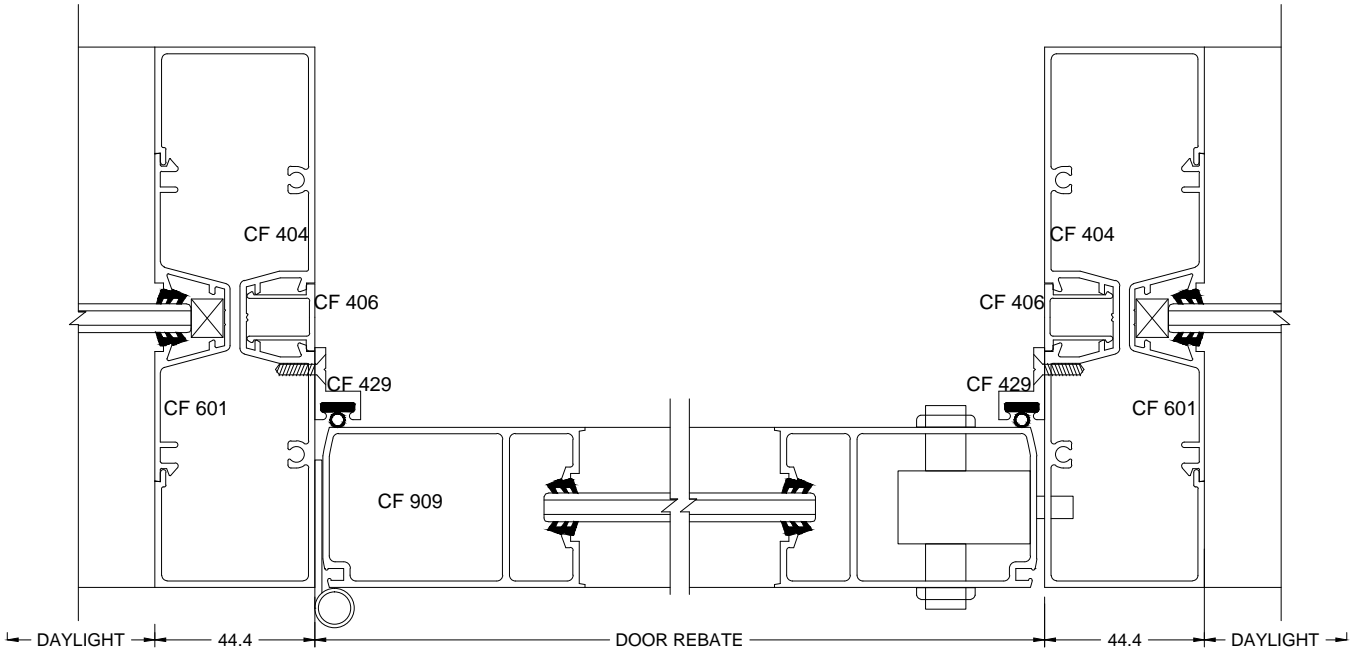

600 SERIES CENTRE GLAZE
ASSEMBLY DRAWINGS
2010

WE'RE DIFFERENT

600 SERIES - ASSEMBLY DETAIL

600 SERIES - ASSEMBLY DETAIL

600 SERIES - ASSEMBLY DETAIL

HINGED DOOR

PIVOT DOOR

600 SERIES - ASSEMBLY DETAIL