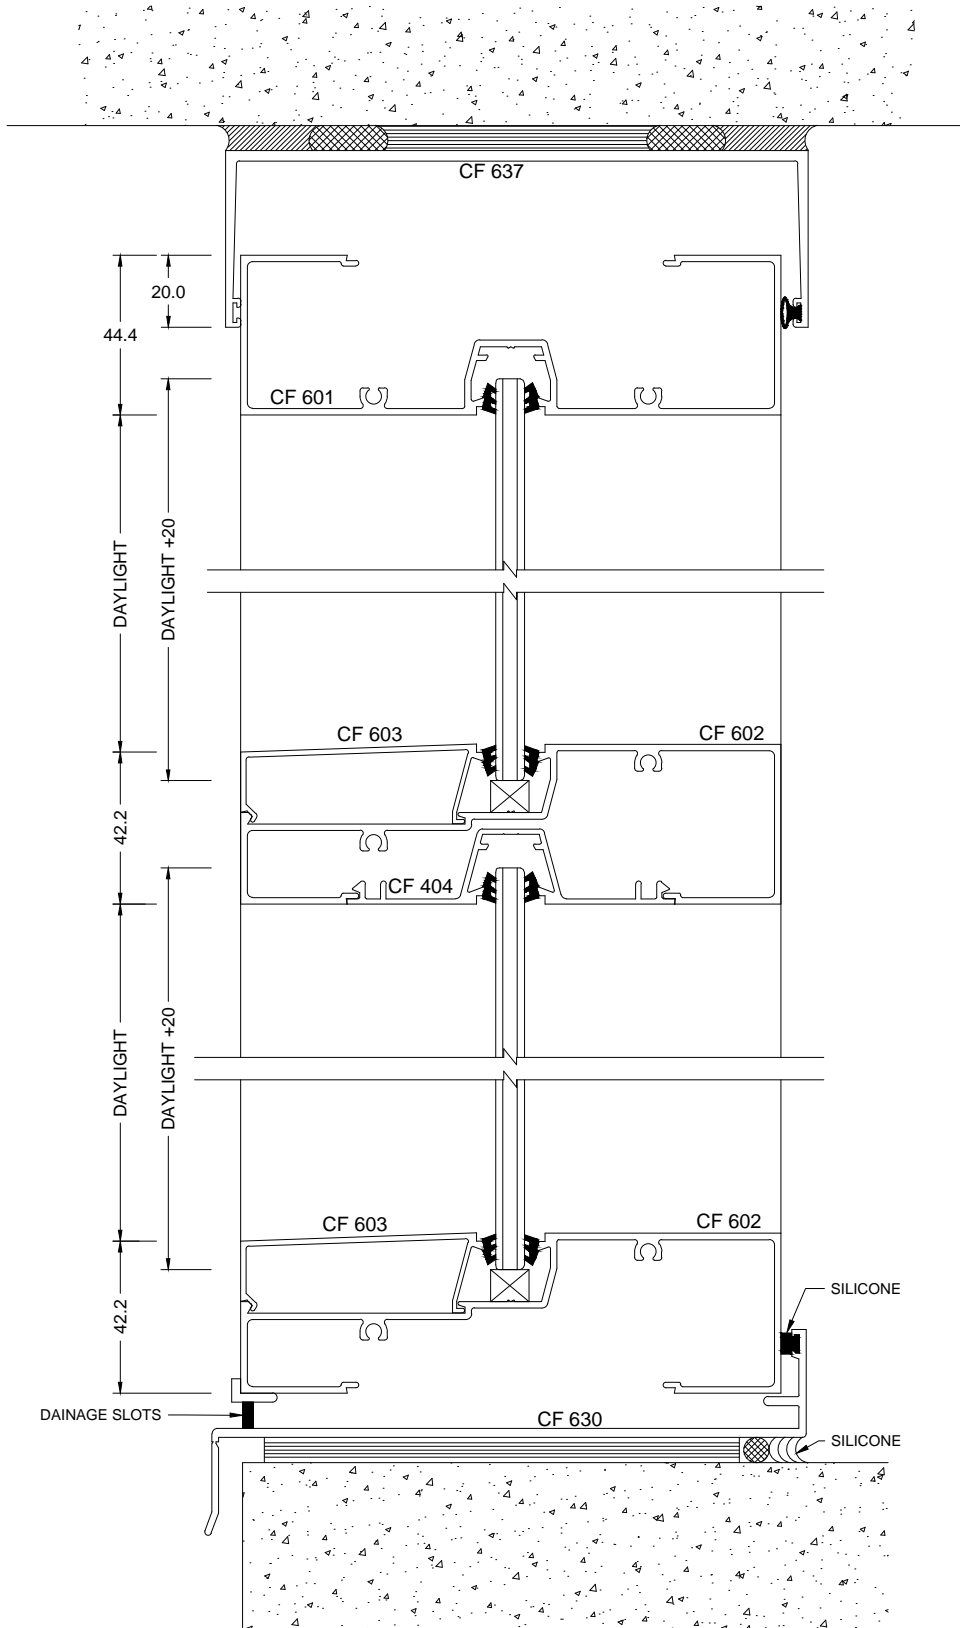

600 SERIES CENTRE GLAZE
ASSEMBLY DRAWINGS
2010

WE'RE DIFFERENT

600 SERIES - ASSEMBLY DETAIL

600 SERIES - ASSEMBLY DETAIL

600 SERIES - ASSEMBLY DETAIL

HINGED DOOR

PIVOT DOOR

600 SERIES - ASSEMBLY DETAIL