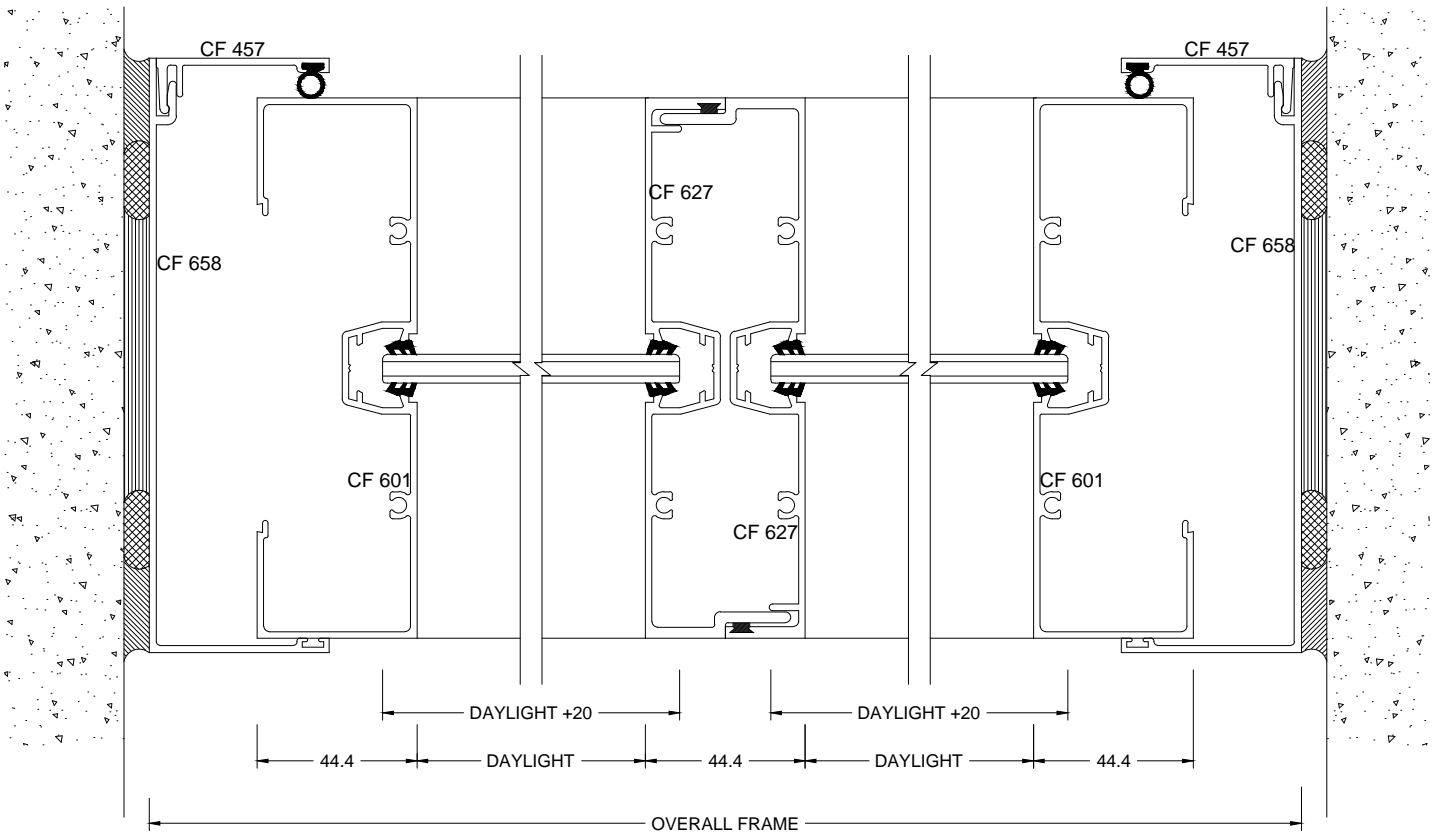

600 SERIES CENTRE GLAZE
ASSEMBLY DRAWINGS
2010

WE'RE DIFFERENT

600 SERIES - ASSEMBLY DETAIL

600 SERIES - ASSEMBLY DETAIL

600 SERIES - ASSEMBLY DETAIL

HINGED DOOR

PIVOT DOOR

600 SERIES - ASSEMBLY DETAIL